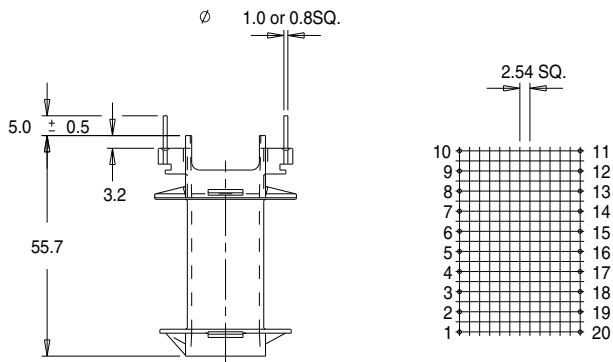

Part No. FD9670  
 ETD 49/25/16 Vertical Bobbin

Dimensions in millimetres.