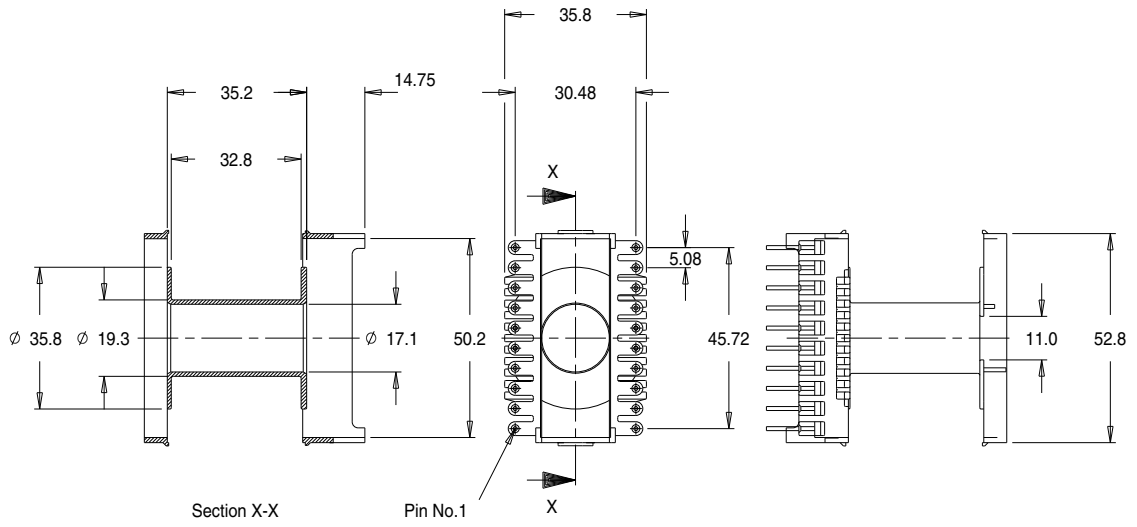

Part No. FD9670  
 ETD 49/25/16 Vertical Bobbin

Dimensions in millimetres.